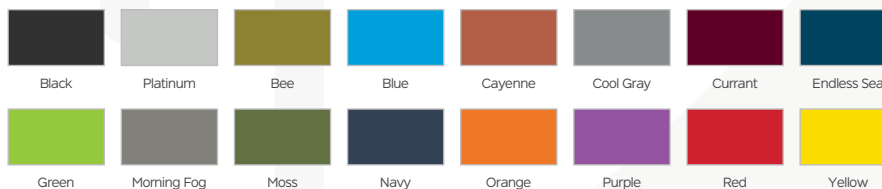

Laminate Top Options:

Matching Edge Bands:

Colored Edge Bands:

Hierarchy Activity Table (Clover)
Ships in 10 days

Hierarchy Grow Stool®
Ships in 2 days

Hierarchy 4-Leg Chair
Ships in 5 days

Compass Cabinet Midi H3
Ships in 5 days