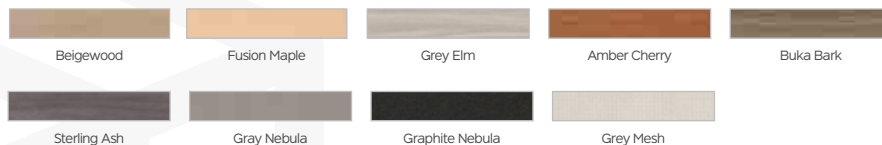

Matching Edge Bands: