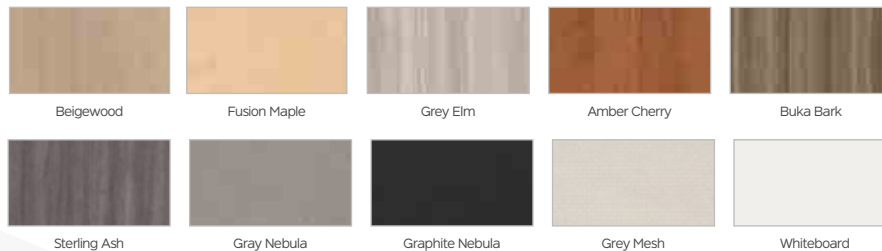

Flexible Classroom

We are proud to offer the most extensive product offerings and the fastest lead times in the industry!

What makes MooreCo's QuickShip program unique?

We design the space you really want—FAST—with everything you need to create a flexible, active-learning classroom that adapts to any learning style or teaching method. Personalize your space with colorful visual communication tools, mobile storage, teacher workstations, technology support, soft seating, ergonomic chairs, and desks with a wide selection of custom laminates and edge bands. We guarantee our lead times. Large orders do not mean a longer lead time. We don't upcharge for on time shipping. Our QuickShip items ship at our standard, affordable prices and we will never limit your quantity!

Laminate Top Options: