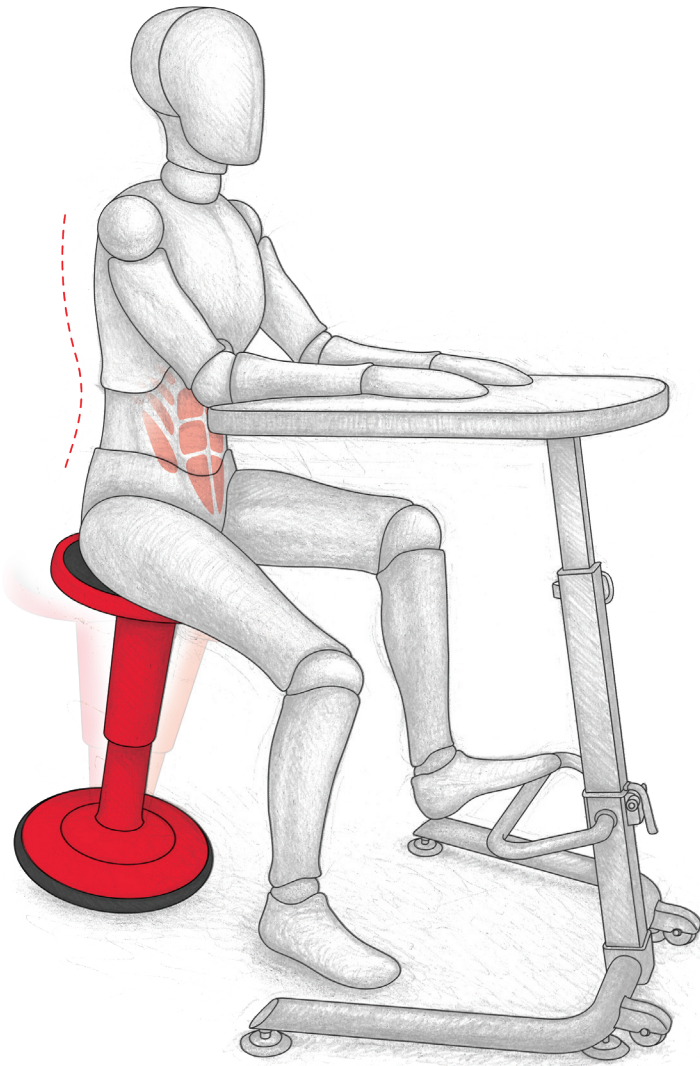

HIERARCHY GROW STOOL®

Height Adjustable Wobble Stool

HIERARCHY™
by MooreCo

Bright addition to any active classroom.

Height adjustable with wobble action to encourage micro-movement.

MOORECO™

COLOR OPTIONS:

HIERARCHY GROW STOOL®

- Adjustable and colorful stool will add fun and function to any environment. Colors coordinate with our line of Hierarchy products.
- Wobble action and swiveling seat encourage micro-movement to help bleed off excess energy. Helps promote improved upright posture and increased focus while working. Available in two sizes and eight colors.
- Shorter stool is height adjustable from 14" to 18", and taller stool adjusts from 17" to 24" to accommodate a variety of users.
- Comfortable and ergonomic stool made with durable and lightweight plastic.
- Available in non-swivel version (longer lead times and MOQ apply).
- Optional seat pad available to enhance comfort while promoting improved posture and increased focus. Snaps easily on to either size Grow Stool.

PART NO.	DESCRIPTION	DIMENSIONS	SHIP WT.
PRODUCT			
50960-XXXX	Short Stool (Specify Color)	14" – 18"H x 13"W x 13"D	11 lbs
50960N-XXXX	Short Stool – Non-Swiveling (Specify Color)	14" – 18"H x 13"W x 13"D	11 lbs
50970-XXXX	Tall Stool (Specify Color)	17" – 24"H x 13"W x 13"D	13 lbs
50970N-XXXX	Tall Stool – Non-Swiveling (Specify Color)	17" – 24"H x 13"W x 13"D	13 lbs
OPTIONAL ACCESSORIES			
59073*	Seat Pad	2.8"H x 14.5"W x 14.5"D	4 lbs