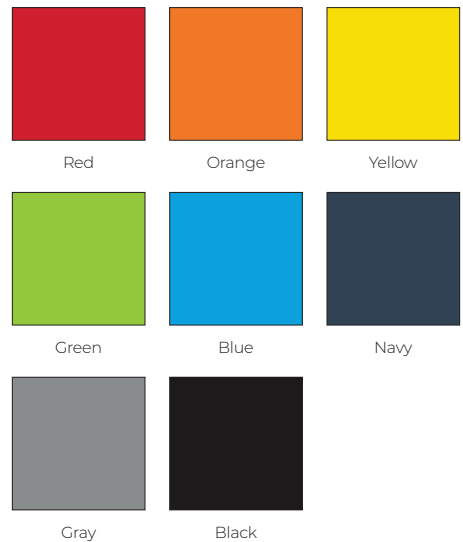

HIERARCHY GROW STOOL®

Height Adjustable Wobble Stool

HIERARCHY™
by MooreCo

Bright addition to any active classroom.

Height adjustable with wobble action to encourage micro-movement.

MOORECO™

COLOR OPTIONS:

HIERARCHY GROW STOOL®

- Adjustable and colorful stool will add fun and function to any environment. Colors coordinate with our line of Hierarchy products.
- Wobble action and swiveling seat encourage micro-movement to help bleed off excess energy. Helps promote improved upright posture and increased focus while working. Available in two sizes and eight colors.
- Shorter stool is height adjustable from 14" to 18", and taller stool adjusts from 17" to 24" to accommodate a variety of users.
- Comfortable and ergonomic stool made with durable and lightweight plastic.
- Available in non-swivel version (longer lead times and MOQ apply).
- Optional seat pad available to enhance comfort while promoting improved posture and increased focus. Snaps easily on to either size Grow Stool.