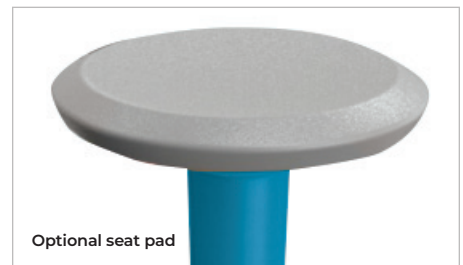

HIERARCHY GROW STOOL®

Height Adjustable Wobble Stool

HIERARCHY™
by MooreCo

Bright addition to any active classroom.

Height adjustable with wobble action to encourage micro-movement.

MOORECO™

COLOR OPTIONS:

HIERARCHY GROW STOOL®

- Adjustable and colorful stool will add fun and function to any environment. Colors coordinate with our line of Hierarchy products.
- Wobble action and swiveling seat encourage micro-movement to help bleed off excess energy. Helps promote improved upright posture and increased focus while working. Available in two sizes and eight colors.
- Shorter stool is height adjustable from 14" to 18", and taller stool adjusts from 17" to 24" to accommodate a variety of users.
- Comfortable and ergonomic stool made with durable and lightweight plastic.
- Available in non-swivel version (longer lead times and MOQ apply).
- Optional seat pad available to enhance comfort while promoting improved posture and increased focus. Snaps easily on to either size Grow Stool.

PART NO.	DESCRIPTION	DIMENSIONS	SHIP WT.
PRODUCT			
50960-XXXX	Short Stool (Specify Color)	14" – 18"H x 13"W x 13"D	11 lbs
50960N-XXXX	Short Stool – Non-Swiveling (Specify Color)	14" – 18"H x 13"W x 13"D	11 lbs
50970-XXXX	Tall Stool (Specify Color)	17" – 24"H x 13"W x 13"D	13 lbs
50970N-XXXX	Tall Stool – Non-Swiveling (Specify Color)	17" – 24"H x 13"W x 13"D	13 lbs
OPTIONAL ACCESSORIES			
59073*	Seat Pad	2.8"H x 14.5"W x 14.5"D	4 lbs