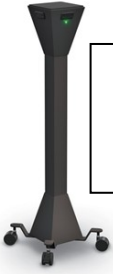

## Technology

Rechargeable Power Tower  
\$1,050.00

Document Camera  
\$560.00

Digital Flipchart  
The most advanced flipchart for true mobile and flexible collaboration.  
Includes pen, floorstand, software & mount  
\$3,900.00

Interactive Flat Panel Display 65"  
\$2,779.00

Interactive Projector  
Touch Projector: \$2,100.00  
Pen Projector: \$1,900.00

MimioTeach  
\$899.00