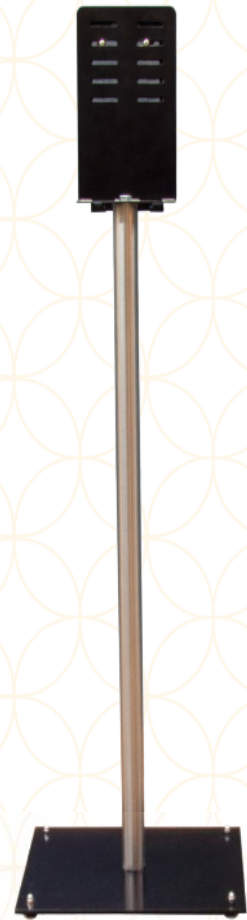

(Modern Series) Hand Sanitizer System

New!

Motion Activated,
Touchless Dispenser
(Sanitizer Not Included)

TOUCHLESS DISPENSER
(Sanitizer Not Included)
Product #260002
\$144

Profile View

Powder-Coated
Mounting Plate & Base

**MODERN SERIES
(COMPLETE
UNIT—STAND &
DISPENSER)**
Product #260000
\$252

MODERN SERIES STAND
Product #260001
\$120

- Motion Activated, Touchless Dispenser
 - Refillable Plastic Bottle—1000ml Capacity
 - Requires 4 "C" Batteries (Not Included)
 - Dispenses Gel
- Heavyweight, Free-standing Design
 - Less Likely to Tip or Get Blown Over
 - Easy to Assemble and Move
- Powder-Coated Mounting Plate and Base
 - Two Universal Mounting Options
 - Theft Resistant Mounting Plate With Screws
 - Two-sided Tape Mount (Tape Not Included)
- Stands 49-1/2" Tall When Assembled

ITEM #	ITEM	SIZE
260000	Modern Series (Stand & Dispenser)	15-3/4"W x 11/3/4"D x 49-1/2"H
260001	Modern Series Stand	15-3/4"W x 11/3/4"D x 49-1/2"H
260002	Motion Activated, Touchless Dispenser	---