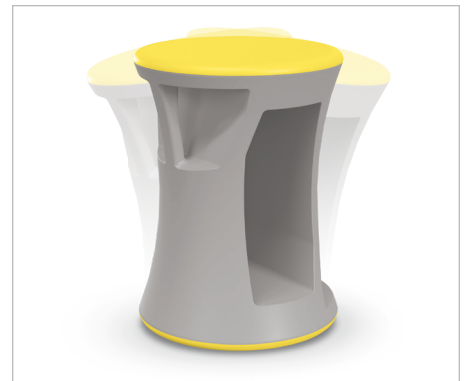

HIERARCHY FLIPZ STOOL

Stacking/Rocking Stool

HIERARCHY FLIPZ STOOL

- The unique, modern, and ergonomic design of the Hierarchy Flipz Stacking Rocking Stool fits right in today's classroom, allowing kids to be active even while sitting.
- Colorful options coordinate flawlessly with our line of Hierarchy furniture and Makerspace products.
- Double ended stool can be used on one end as stationary seating and on the other as a rocking stool, offering gentle movement in all directions.
- Works like an exercise ball to keep a child's body moving, burning off extra energy and providing an outlet for restlessness.
- Each end is made with slip resistant rubber to keep the stool stable on any flooring material. Stools stack for easy storage when not in use.
- Body is lightweight and easy to move, but durable enough to stand up to every day use. Features a handle on each end for easy flipping, as well as storage compartments.
- Please specify color when ordering.

COLOR OPTIONS:

PART NO.	ITEM	DIMENSIONS	SHIP WT.
83464-XXXX*	Hierarchy Flipz Stacking Rocking Stool	17.1"H x 12"W x 12"D	7 lbs

*Ships UPS. Shipping weights are listed on a per item basis and may vary based on quantities ordered.