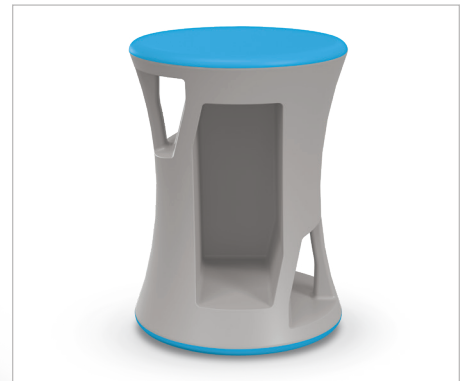

HIERARCHY FLIPZ STOOL

Stacking/Rocking Stool

HIERARCHY FLIPZ STOOL

- The unique, modern, and ergonomic design of the Hierarchy Flipz Stacking Rocking Stool fits right in today's classroom, allowing kids to be active even while sitting.
- Colorful options coordinate flawlessly with our line of Hierarchy furniture and Makerspace products.
- Double ended stool can be used on one end as stationary seating and on the other as a rocking stool, offering gentle movement in all directions.
- Works like an exercise ball to keep a child's body moving, burning off extra energy and providing an outlet for restlessness.
- Each end is made with slip resistant rubber to keep the stool stable on any flooring material. Stools stack for easy storage when not in use.
- Body is lightweight and easy to move, but durable enough to stand up to every day use. Features a handle on each end for easy flipping, as well as storage compartments.
- Please specify color when ordering.

COLOR OPTIONS:

PART NO.	ITEM	DIMENSIONS	SHIP WT.
83464-XXXX*	Hierarchy Flipz Stacking Rocking Stool	17.1"H x 12"W x 12"D	7 lbs

*Ships UPS. Shipping weights are listed on a per item basis and may vary based on quantities ordered.